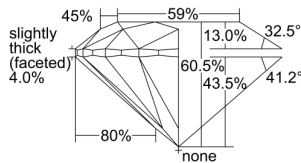

GIA®

FACSIMILE

GIA REPORT 2497938775

Verify this report at gia.edu

GIA NATURAL DIAMOND DOSSIER®

July 16, 2024
GIA Report Number **2497938775**
Shape and Cutting Style ..... **Round Brilliant**
Measurements ..... **3.89 - 3.92 x 2.36 mm**

GRADING RESULTS

Carat Weight ..... **0.22 carat**
Color Grade ..... **G**
Clarity Grade **VVS1**
Cut Grade ..... **Excellent**

ADDITIONAL GRADING INFORMATION

Polish ..... **Excellent**
Symmetry ..... **Excellent**
Fluorescence ..... **None**
Clarity Characteristics ..... **Pinpoint**
Inscription(s): **GIA 2497938775**

PROPORTIONS

GRADING SCALES

GIA COLOR SCALE	GIA CLARITY SCALE	GIA CUT SCALE	
D	FLAWLESS	EXCELLENT	
E	INTERNALLY FLAWLESS		
F		VVS₁	VERY GOOD
G	VVS₂		
H	VS₁	GOOD	
I	VS₂		
J	SI₁	FAIR	
K	SI₂		
L	I₁	POOR	
M	I₂		
N	I₃		
O			
P			
Q			
R			
S			
T			
U			
V			
W			
X			
Y			
Z