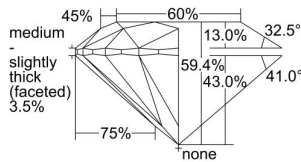

GIA®

FACSIMILE

GIA REPORT 2497939409

Verify this report at GIA.edu

GIA NATURAL DIAMOND DOSSIER®

July 17, 2024
GIA Report Number **2497939409**
Shape and Cutting Style ..... **Round Brilliant**
Measurements ..... **4.86 - 4.90 x 2.90 mm**

GRADING RESULTS

Carat Weight ..... **0.42 carat**
Color Grade ..... **I**
Clarity Grade **VS1**
Cut Grade ..... **Excellent**

ADDITIONAL GRADING INFORMATION

Polish ..... **Excellent**
Symmetry ..... **Excellent**
Fluorescence ..... **None**
Clarity Characteristics..... **Crystal, Cloud, Needle, Pinpoint**
Inscription(s): **GIA 2497939409**

PROPORTIONS

Profile to actual proportions

GRADING SCALES

GIA COLOR SCALE	GIA CLARITY SCALE	GIA CUT SCALE	
D	FLAWLESS	EXCELLENT	
E	INTERNALLY FLAWLESS		
F		VVS₁	VERY GOOD
G	VVS₂		
H	VS₁	GOOD	
I	VS₂		
J	SI₁	FAIR	
K	SI₂		
L	I₁	POOR	
M	I₂		
N	I₃		
O			
P			
Q			
R			
S			
T			
U			
V			
W			
X			
Y			
Z