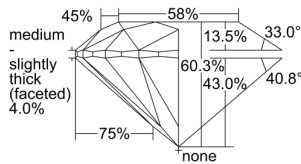

GIA®

FACSIMILE

GIA REPORT 2497940636

Verify this report at GIA.edu

GIA NATURAL DIAMOND DOSSIER®

July 17, 2024
GIA Report Number **2497940636**
Shape and Cutting Style ..... **Round Brilliant**
Measurements ..... **4.01 - 4.03 x 2.43 mm**

GRADING RESULTS

Carat Weight ..... **0.24 carat**
Color Grade ..... **D**
Clarity Grade **VS1**
Cut Grade ..... **Excellent**

ADDITIONAL GRADING INFORMATION

Polish ..... **Excellent**
Symmetry ..... **Excellent**
Fluorescence ..... **None**
Clarity Characteristics ..... **Crystal**
Inscription(s): **GIA 2497940636**

PROPORTIONS

Profile to actual proportions

GRADING SCALES

GIA COLOR SCALE	GIA CLARITY SCALE	GIA CUT SCALE	
D	FLAWLESS	EXCELLENT	
E	INTERNALLY FLAWLESS		
F		VVS₁	VERY GOOD
G	VVS₂		
H	VS₁	GOOD	
I	VS₂		
J	SI₁	FAIR	
K	SI₂		
L	I₁	POOR	
M	I₂		
N	I₃		
O			
P			
Q			
R			
S			
T			
U			
V			
W			
X			
Y			
Z