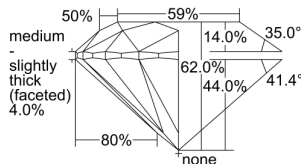

GIA®

FACSIMILE

GIA REPORT 2497943116

Verify this report at GIA.edu

GIA NATURAL DIAMOND DOSSIER®

July 22, 2024
GIA Report Number **2497943116**
Shape and Cutting Style ..... **Round Brilliant**
Measurements ..... **5.18 - 5.21 x 3.22 mm**

GRADING RESULTS

Carat Weight ..... **0.53 carat**
Color Grade ..... **I**
Clarity Grade **VS2**
Cut Grade ..... **Excellent**

ADDITIONAL GRADING INFORMATION

Polish ..... **Excellent**
Symmetry ..... **Excellent**
Fluorescence ..... **None**
Clarity Characteristics ..... **Crystal, Cloud**
Inscription(s): **GIA 2497943116**

PROPORTIONS

Profile to actual proportions

GRADING SCALES

GIA COLOR SCALE

COLORESS	D
	E
	F
	G
	H
	I
	J
NEAR COLORESS	K
	L
FAIN	M
	N
	O
	P
VERY LIGHT	Q
	R
	S
	T
	U
	V
	W
	X
	Y
LIGHT	Z

GIA CLARITY SCALE

FLAWLESS	VERY VERY SLIGHTLY INCLUDED	VS₁	VS₂	VS₁	VS₂	SL₁	SL₂	I₁	I₂	I₃					
											FLAWLESS	INTERNALLY FLAWLESS	VERY SLIGHTLY INCLUDED	SLIGHTLY INCLUDED	INCLUDED

GIA CUT SCALE

EXCELLENT
VERY GOOD
GOOD
FAIR
POOR