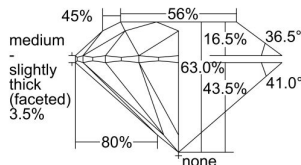

GIA®

FACSIMILE

GIA REPORT 2497944138

Verify this report at GIA.edu

GIA NATURAL DIAMOND DOSSIER®

July 17, 2024
GIA Report Number **2497944138**
Shape and Cutting Style ..... **Round Brilliant**
Measurements ..... **5.23 - 5.26 x 3.31 mm**

GRADING RESULTS

Carat Weight ..... **0.56 carat**
Color Grade ..... **H**
Clarity Grade **VVS1**
Cut Grade ..... **Excellent**

ADDITIONAL GRADING INFORMATION

Polish ..... **Excellent**
Symmetry ..... **Excellent**
Fluorescence ..... **None**
Clarity Characteristics ..... **Feather**
Inscription(s): **GIA 2497944138**

PROPORTIONS

Profile to actual proportions

GRADING SCALES

GIA COLOR SCALE	GIA CLARITY SCALE	GIA CUT SCALE	
D	FLAWLESS	EXCELLENT	
E	INTERNALLY FLAWLESS		
F		VVS₁	VERY GOOD
G	VVS₂		
H	VS₁	GOOD	
I	VS₂		
J	SI₁	FAIR	
K	SI₂		
L	I₁	POOR	
M			
N			
O	I₂		
P			
Q			
R	I₃		
S			
T			
U			
V			
W			
X			
Y			
Z