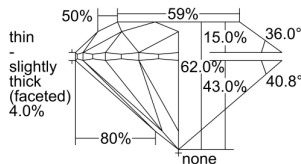

GIA®

FACSIMILE

GIA REPORT 2497948678

Verify this report at GIA.edu

GIA NATURAL DIAMOND DOSSIER®

July 17, 2024
GIA Report Number **2497948678**
Shape and Cutting Style ..... **Round Brilliant**
Measurements ..... **4.25 - 4.28 x 2.64 mm**

GRADING RESULTS

Carat Weight ..... **0.30 carat**
Color Grade ..... **F**
Clarity Grade **S11**
Cut Grade ..... **Excellent**

ADDITIONAL GRADING INFORMATION

Polish ..... **Excellent**
Symmetry ..... **Excellent**
Fluorescence ..... **None**
Clarity Characteristics ..... **Crystal, Cloud**
Inscription(s): **GIA 2497948678**

PROPORTIONS

Profile to actual proportions