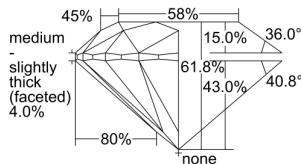

GIA®

FACSIMILE

GIA REPORT 2497951801

Verify this report at GIA.edu

GIA NATURAL DIAMOND DOSSIER®

July 17, 2024
GIA Report Number 2497951801
Shape and Cutting Style ..... Round Brilliant
Measurements ..... 4.40 - 4.42 x 2.73 mm

GRADING RESULTS

Carat Weight ..... 0.33 carat
Color Grade I
Clarity Grade VVS2
Cut Grade ..... Excellent

ADDITIONAL GRADING INFORMATION

Polish ..... Excellent
Symmetry ..... Excellent
Fluorescence ..... None
Clarity Characteristics ..... Pinpoint, Cloud
Inscription(s): GIA 2497951801

PROPORTIONS

Profile to actual proportions

GRADING SCALES

GIA COLOR SCALE	GIA CLARITY SCALE	GIA CUT SCALE	
D	FLAWLESS	EXCELLENT	
E	INTERNALLY FLAWLESS		
F		VVS₁	VERY GOOD
G	VVS₂		
H	VS₁	GOOD	
I	VS₂		
J	SI₁	FAIR	
K	SI₂		
L	I₁	POOR	
M	I₂		
N	I₃		
O			
P			
Q			
R			
S			
T			
U			
V			
W			
X			
Y			
Z