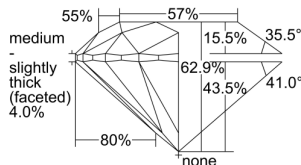

GIA®

FACSIMILE

GIA REPORT 2497953583

Verify this report at GIA.edu

GIA NATURAL DIAMOND DOSSIER®

July 18, 2024
GIA Report Number **2497953583**
Shape and Cutting Style ..... **Round Brilliant**
Measurements ..... **4.26 - 4.29 x 2.69 mm**

GRADING RESULTS

Carat Weight ..... **0.30 carat**
Color Grade ..... **F**
Clarity Grade **VS2**
Cut Grade ..... **Excellent**

ADDITIONAL GRADING INFORMATION

Polish ..... **Excellent**
Symmetry ..... **Excellent**
Fluorescence ..... **None**
Clarity Characteristics..... **Cloud, Crystal**
Inscription(s): **GIA 2497953583**

PROPORTIONS

Profile to actual proportions

GRADING SCALES

GIA COLOR SCALE

COLOURESS	D
	E
	F
	G
	H
	I
	J
NEAR COLOURESS	K
	L
FAIN	M
	N
	O
	P
VERY LIGHT	Q
	R
	S
	T
	U
	V
	W
	X
	Y
LIGHT	Z

GIA CLARITY SCALE

FLAWLESS	VERY VERY SLIGHTLY INCLUDED	VVS₁	
			VVS₂
INTERNALLY FLAWLESS	VERY SLIGHTLY INCLUDED	VS₁	
		VS₂	
SLIGHTLY INCLUDED	SLIGHTLY INCLUDED	SI₁	
		SI₂	
INCLUDED	INCLUDED	I₁	
		I₂	
		I₃	

GIA CUT SCALE

EXCELLENT
VERY GOOD
GOOD
FAIR
POOR