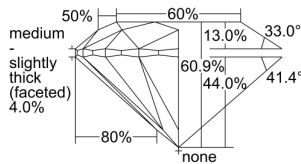

GIA®

FACSIMILE

GIA REPORT 2497954031

Verify this report at GIA.edu

GIA NATURAL DIAMOND DOSSIER®

July 30, 2024
GIA Report Number **2497954031**
Shape and Cutting Style ..... **Round Brilliant**
Measurements ..... **5.70 - 5.74 x 3.49 mm**

GRADING RESULTS

Carat Weight ..... **0.70 carat**
Color Grade ..... **D**
Clarity Grade **S11**
Cut Grade ..... **Excellent**

ADDITIONAL GRADING INFORMATION

Polish ..... **Excellent**
Symmetry ..... **Excellent**
Fluorescence ..... **None**
Clarity Characteristics ..... **Feather**
Inscription(s): **GIA 2497954031**

PROPORTIONS

Profile to actual proportions

GRADING SCALES

GIA COLOR SCALE	GIA CLARITY SCALE	GIA CUT SCALE
D	FLAWLESS	EXCELLENT
E	FLAWLESS	
F	INTERNALLY FLAWLESS	VERY GOOD
G	FLAWLESS	
H	VVS₁	GOOD
I	VVS₂	
J	VS₁	FAIR
K	VS₂	
L	S1₁	POOR
M	S1₂	
N	I₁	
O	I₂	
P	I₃	
Q		
R		
S		
T		
U		
V		
W		
X		
Y		
Z