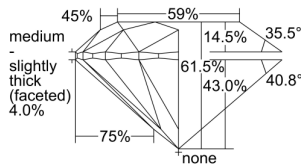

GIA®

FACSIMILE

GIA REPORT 2497955361

Verify this report at GIA.edu

GIA NATURAL DIAMOND DOSSIER®

July 17, 2024
GIA Report Number 2497955361
Shape and Cutting Style ..... Round Brilliant
Measurements ..... 4.55 - 4.57 x 2.81 mm

GRADING RESULTS

Carat Weight ..... 0.36 carat
Color Grade ..... E
Clarity Grade SI2
Cut Grade ..... Excellent

ADDITIONAL GRADING INFORMATION

Polish ..... Excellent
Symmetry ..... Excellent
Fluorescence ..... None
Clarity Characteristics ..... Cloud
Inscription(s): GIA 2497955361

PROPORTIONS

Profile to actual proportions

GRADING SCALES

GIA COLOR SCALE	GIA CLARITY SCALE	GIA CUT SCALE	
D	FLAWLESS	EXCELLENT	
E	INTERNALLY FLAWLESS		
F		VVS₁	VERY GOOD
G	VVS₂		
H	VS₁	GOOD	
I	VS₂		
J	SI₁	FAIR	
K	SI₂		
L	I₁	POOR	
M	I₂		
N	I₃		
O			
P			
Q			
R			
S			
T			
U			
V			
W			
X			
Y			
Z