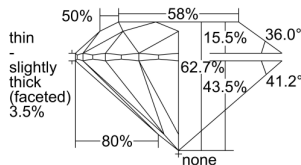

GIA®

FACSIMILE

GIA REPORT 2497957821

Verify this report at GIA.edu

GIA NATURAL DIAMOND DOSSIER®

July 18, 2024
GIA Report Number 2497957821
Shape and Cutting Style ..... Round Brilliant
Measurements ..... 5.90 - 5.94 x 3.71 mm

GRADING RESULTS

Carat Weight ..... 0.80 carat
Color Grade ..... D
Clarity Grade VS1
Cut Grade ..... Excellent

ADDITIONAL GRADING INFORMATION

Polish ..... Excellent
Symmetry ..... Excellent
Fluorescence ..... Faint
Clarity Characteristics..... Crystal, Pinpoint, Indented Natural
Inscription(s): GIA 2497957821

PROPORTIONS

Profile to actual proportions

GRADING SCALES

GIA COLOR SCALE	GIA CLARITY SCALE	GIA CUT SCALE	
D	FLAWLESS	EXCELLENT	
E	INTERNALLY FLAWLESS		
F		VVS₁	VERY GOOD
G	VVS₂		
H	VS₁	GOOD	
I	VS₂		
J	SI₁	FAIR	
K	SI₂		
L	I₁	POOR	
M	I₂		
N	I₃		
O			
P			
Q			
R			
S			
T			
U			
V			
W			
X			
Y			
Z