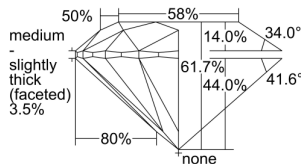

GIA®

FACSIMILE

GIA REPORT 2497958244

Verify this report at GIA.edu

GIA NATURAL DIAMOND DOSSIER®

July 26, 2024
GIA Report Number 2497958244
Shape and Cutting Style ..... Round Brilliant
Measurements ..... 4.10 - 4.11 x 2.53 mm

GRADING RESULTS

Carat Weight ..... 0.26 carat
Color Grade ..... F
Clarity Grade VVS1
Cut Grade ..... Excellent

ADDITIONAL GRADING INFORMATION

Polish ..... Excellent
Symmetry ..... Excellent
Fluorescence ..... None
Clarity Characteristics ..... Pinpoint
Inscription(s): GIA 2497958244

PROPORTIONS

Profile to actual proportions

GRADING SCALES

GIA COLOR SCALE	GIA CLARITY SCALE	GIA CUT SCALE	
D	FLAWLESS	EXCELLENT	
E	INTERNALLY FLAWLESS		
F		VVS₁	VERY GOOD
G	VVS₂		
H	VS₁	GOOD	
I	VS₂		
J	SI₁	FAIR	
K	SI₂		
L	I₁	POOR	
M			I₂
N	I₃		
O			
P			
Q			
R			
S			
T			
U			
V			
W			
X			
Y			
Z