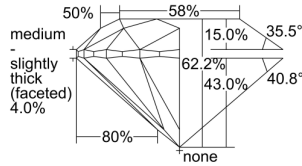

GIA®

FACSIMILE

GIA REPORT 2497960843

Verify this report at GIA.edu

GIA NATURAL DIAMOND DOSSIER®

July 19, 2024
GIA Report Number **2497960843**
Shape and Cutting Style ..... **Round Brilliant**
Measurements ..... **5.39 - 5.42 x 3.36 mm**

GRADING RESULTS

Carat Weight ..... **0.61 carat**
Color Grade ..... **D**
Clarity Grade **VS1**
Cut Grade ..... **Excellent**

ADDITIONAL GRADING INFORMATION

Polish ..... **Excellent**
Symmetry ..... **Excellent**
Fluorescence ..... **None**
Clarity Characteristics..... **Crystal, Needle, Pinpoint**
Inscription(s): **GIA 2497960843**

PROPORTIONS

Profile to actual proportions