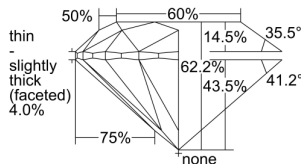

GIA®

FACSIMILE

GIA REPORT 2497961140

Verify this report at GIA.edu

GIA NATURAL DIAMOND DOSSIER®

July 22, 2024
GIA Report Number 2497961140
Shape and Cutting Style ..... Round Brilliant
Measurements ..... 4.25 - 4.28 x 2.66 mm

GRADING RESULTS

Carat Weight ..... 0.30 carat
Color Grade ..... H
Clarity Grade VS1
Cut Grade ..... Excellent

ADDITIONAL GRADING INFORMATION

Polish ..... Excellent
Symmetry ..... Excellent
Fluorescence ..... Strong Blue
Clarity Characteristics ..... Crystal, Cloud, Needle
Inscription(s): GIA 2497961140

PROPORTIONS

Profile to actual proportions