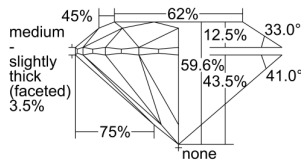

GIA®

FACSIMILE

GIA REPORT 2497962351

Verify this report at GIA.edu

GIA NATURAL DIAMOND DOSSIER®

July 22, 2024
GIA Report Number **2497962351**
Shape and Cutting Style ..... **Round Brilliant**
Measurements ..... **6.08 - 6.12 x 3.63 mm**

GRADING RESULTS

Carat Weight ..... **0.83 carat**
Color Grade ..... **D**
Clarity Grade **VVS1**
Cut Grade ..... **Excellent**

ADDITIONAL GRADING INFORMATION

Polish ..... **Excellent**
Symmetry ..... **Excellent**
Fluorescence ..... **Medium Blue**
Clarity Characteristics ..... **Pinpoint**
Inscription(s): **GIA 2497962351**

PROPORTIONS

Profile to actual proportions

GRADING SCALES

GIA COLOR SCALE	GIA CLARITY SCALE	GIA CUT SCALE	
D	FLAWLESS	EXCELLENT	
E	INTERNALLY FLAWLESS		
F		VVS₁	VERY GOOD
G	VVS₂		
H	VS₁	GOOD	
I	VS₂		
J	SI₁	FAIR	
K	SI₂		
L	I₁	POOR	
M	I₂		
N	I₃		
O			
P			
Q			
R			
S			
T			
U			
V			
W			
X			
Y			
Z