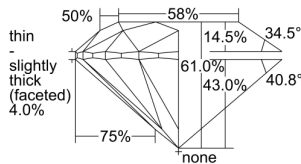

GIA®

FACSIMILE

GIA REPORT 2497963792

Verify this report at GIA.edu

GIA NATURAL DIAMOND DOSSIER®

July 18, 2024
GIA Report Number **2497963792**
Shape and Cutting Style ..... **Round Brilliant**
Measurements ..... **4.30 - 4.32 x 2.63 mm**

GRADING RESULTS

Carat Weight ..... **0.30 carat**
Color Grade ..... **D**
Clarity Grade **VS1**
Cut Grade ..... **Excellent**

ADDITIONAL GRADING INFORMATION

Polish ..... **Excellent**
Symmetry ..... **Excellent**
Fluorescence ..... **None**
Clarity Characteristics: **Cloud, Crystal, Indented Natural, Pinpoint**
Inscription(s): **GIA 2497963792**

PROPORTIONS

Profile to actual proportions

GRADING SCALES

GIA COLOR SCALE	GIA CLARITY SCALE	GIA CUT SCALE	
D	FLAWLESS	EXCELLENT	
E	INTERNALLY FLAWLESS		
F		VVS₁	VERY GOOD
G	VVS₂		
H	VS₁	GOOD	
I	VS₂		
J	SI₁	FAIR	
K	SI₂		
L	I₁	POOR	
M	I₂		
N	I₃		
O			
P			
Q			
R			
S			
T			
U			
V			
W			
X			
Y			
Z