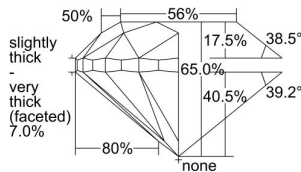

GIA®

FACSIMILE

GIA REPORT 2497964925

Verify this report at GIA.edu

GIA NATURAL DIAMOND DOSSIER®

July 22, 2024
GIA Report Number 2497964925
Shape and Cutting Style ..... Round Brilliant
Measurements ..... 4.09 - 4.14 x 2.67 mm

GRADING RESULTS

Carat Weight ..... 0.30 carat
Color Grade ..... E
Clarity Grade VS1
Cut Grade ..... Good

ADDITIONAL GRADING INFORMATION

Polish ..... Excellent
Symmetry ..... Good
Fluorescence ..... None
Clarity Characteristics ..... Cloud, Pinpoint
Inscription(s): GIA 2497964925

PROPORTIONS

Profile to actual proportions