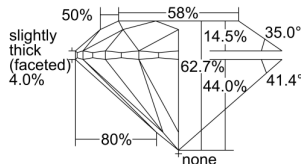

GIA®

FACSIMILE

GIA REPORT 2497965416

Verify this report at GIA.edu

GIA NATURAL DIAMOND DOSSIER®

July 22, 2024
GIA Report Number 2497965416
Shape and Cutting Style ..... Round Brilliant
Measurements ..... 4.54 - 4.57 x 2.86 mm

GRADING RESULTS

Carat Weight ..... 0.36 carat
Color Grade ..... D
Clarity Grade VS1
Cut Grade ..... Excellent

ADDITIONAL GRADING INFORMATION

Polish ..... Excellent
Symmetry ..... Excellent
Fluorescence ..... None
Clarity Characteristics..... Crystal, Cloud, Pinpoint
Inscription(s): GIA 2497965416

PROPORTIONS

Profile to actual proportions

GRADING SCALES

GIA COLOR SCALE	GIA CLARITY SCALE	GIA CUT SCALE	
D	FLAWLESS	EXCELLENT	
E	INTERNALLY FLAWLESS		
F		VVS₁	VERY GOOD
G	VVS₂		
H	VS₁	GOOD	
I	VS₂		
J	SI₁	FAIR	
K	SI₂		
L	I₁	POOR	
M	I₂		
N	I₃		
O			
P			
Q			
R			
S			
T			
U			
V			
W			
X			
Y			
Z