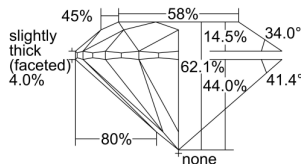

GIA®

FACSIMILE

GIA REPORT 2497967538

Verify this report at GIA.edu

GIA NATURAL DIAMOND DOSSIER®

July 22, 2024
GIA Report Number 2497967538
Shape and Cutting Style ..... Round Brilliant
Measurements ..... 4.93 - 4.95 x 3.07 mm

GRADING RESULTS

Carat Weight ..... 0.46 carat
Color Grade I
Clarity Grade VS1
Cut Grade ..... Excellent

ADDITIONAL GRADING INFORMATION

Polish ..... Excellent
Symmetry ..... Excellent
Fluorescence ..... Faint
Clarity Characteristics ..... Cloud
Inscription(s): GIA 2497967538

PROPORTIONS

Profile to actual proportions

GRADING SCALES

GIA COLOR SCALE	GIA CLARITY SCALE	GIA CUT SCALE	
D	FLAWLESS	EXCELLENT	
E	INTERNALLY FLAWLESS		
F		VVS₁	VERY GOOD
G	VVS₂		
H	VS₁	GOOD	
I	VS₂		
J	SI₁	FAIR	
K	SI₂		
L	I₁	POOR	
M	I₂		
N	I₃		
O			
P			
Q			
R			
S			
T			
U			
V			
W			
X			
Y			
Z