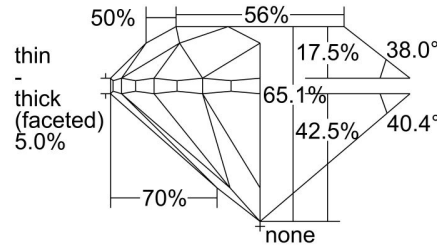

GIA NATURAL DIAMOND GRADING REPORT

July 22, 2024
GIA Report Number 2497967893
Shape and Cutting Style Round Brilliant
Measurements 8.87 - 9.00 x 5.82 mm

GRADING RESULTS

Carat Weight 3.00 carat
Color Grade J
Clarity Grade VS1
Cut Grade Very Good

ADDITIONAL GRADING INFORMATION

Polish Excellent
Symmetry Very Good
Fluorescence None
Inscription(s): GIA 2497967893

PROPORTIONS

Profile to actual proportions

CLARITY CHARACTERISTICS

KEY TO SYMBOLS*

- Crystal
- △ Natural
- ~ Feather
- ∖ Needle
- ☉ Cloud

* Red symbols denote internal characteristics (inclusions). Green or black symbols denote external characteristics (blemishes). Diagram is an approximate representation of the diamond, and symbols shown indicate type, position, and approximate size of clarity characteristics. All clarity characteristics may not be shown. Details of finish are not shown.