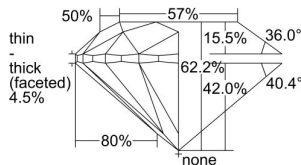

GIA®

FACSIMILE

GIA REPORT 2497968576

Verify this report at GIA.edu

GIA NATURAL DIAMOND DOSSIER®

July 19, 2024
GIA Report Number 2497968576
Shape and Cutting Style ..... Round Brilliant
Measurements ..... 5.00 - 5.04 x 3.12 mm

GRADING RESULTS

Carat Weight ..... 0.50 carat
Color Grade ..... G
Clarity Grade VS2
Cut Grade ..... Very Good

ADDITIONAL GRADING INFORMATION

Polish ..... Very Good
Symmetry ..... Very Good
Fluorescence ..... Faint
Clarity Characteristics..... Crystal, Indented Natural
Inscription(s): GIA 2497968576

PROPORTIONS

Profile to actual proportions

GRADING SCALES

GIA COLOR SCALE	GIA CLARITY SCALE	GIA CUT SCALE	
D	FLAWLESS	EXCELLENT	
E	INTERNALLY FLAWLESS		
F		VVS₁	VERY GOOD
G	VVS₂		
H	VS₁	GOOD	
I	VS₂		
J	SI₁	FAIR	
K	SI₂		
L	I₁	POOR	
M	I₂		
N	I₃		
O			
P			
Q			
R			
S			
T			
U			
V			
W			
X			
Y			
Z