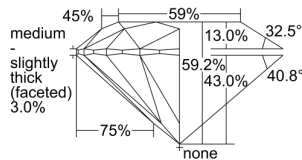

GIA®

FACSIMILE

GIA REPORT 2497968888

Verify this report at GIA.edu

GIA NATURAL DIAMOND DOSSIER®

July 19, 2024
GIA Report Number **2497968888**
Shape and Cutting Style ..... **Round Brilliant**
Measurements ..... **4.38 - 4.39 x 2.59 mm**

GRADING RESULTS

Carat Weight ..... **0.30 carat**
Color Grade ..... **H**
Clarity Grade **VVS1**
Cut Grade ..... **Excellent**

ADDITIONAL GRADING INFORMATION

Polish ..... **Excellent**
Symmetry ..... **Excellent**
Fluorescence ..... **None**
Clarity Characteristics..... **Pinpoint**
Inscription(s): **GIA 2497968888**

PROPORTIONS

Profile to actual proportions

GRADING SCALES

GIA COLOR SCALE	GIA CLARITY SCALE	GIA CUT SCALE
D	FLAWLESS	EXCELLENT
E	FLAWLESS	
F	INTERNALLY FLAWLESS	VERY GOOD
G	FLAWLESS	
H	VVS₁	GOOD
I	VVS₂	
J	VS₁	FAIR
K	VS₂	
L	SI₁	POOR
M	SI₂	
N	I₁	
O	I₂	
P	I₃	
Q		
R		
S		
T		
U		
V		
W		
X		
Y		
Z