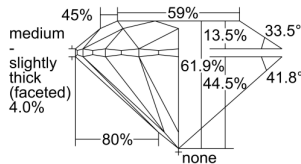

GIA®

FACSIMILE

GIA REPORT 2497970163

Verify this report at GIA.edu

GIA NATURAL DIAMOND DOSSIER®

July 19, 2024
GIA Report Number 2497970163
Shape and Cutting Style ..... Round Brilliant
Measurements ..... 4.29 - 4.32 x 2.66 mm

GRADING RESULTS

Carat Weight ..... 0.30 carat
Color Grade I
Clarity Grade VS1
Cut Grade ..... Excellent

ADDITIONAL GRADING INFORMATION

Polish ..... Excellent
Symmetry ..... Excellent
Fluorescence ..... Faint
Clarity Characteristics ..... Cloud, Pinpoint
Inscription(s): GIA 2497970163

PROPORTIONS

Profile to actual proportions

GRADING SCALES

GIA COLOR SCALE	GIA CLARITY SCALE	GIA CUT SCALE	
D	FLAWLESS	EXCELLENT	
E	INTERNALLY FLAWLESS		
F		VVS₁	VERY GOOD
G	VVS₂		
H	VS₁	GOOD	
I	VS₂		
J	SI₁	FAIR	
K	SI₂		
L	I₁	POOR	
M	I₂		
N	I₃		
O			
P			
Q			
R			
S			
T			
U			
V			
W			
X			
Y			
Z