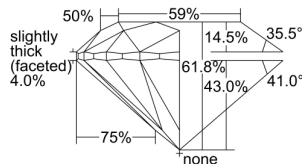

GIA®

FACSIMILE

GIA REPORT 2497970741

Verify this report at GIA.edu

GIA NATURAL DIAMOND DOSSIER®

July 19, 2024
GIA Report Number 2497970741
Shape and Cutting Style ..... Round Brilliant
Measurements ..... 4.57 - 4.59 x 2.83 mm

GRADING RESULTS

Carat Weight ..... 0.37 carat
Color Grade ..... H
Clarity Grade VVS1
Cut Grade ..... Excellent

ADDITIONAL GRADING INFORMATION

Polish ..... Excellent
Symmetry ..... Excellent
Fluorescence ..... Faint
Clarity Characteristics ..... Pinpoint, Feather
Inscription(s): GIA 2497970741

PROPORTIONS

Profile to actual proportions

GRADING SCALES

GIA COLOR SCALE	GIA CLARITY SCALE	GIA CUT SCALE	
D	FLAWLESS	EXCELLENT	
E	INTERNALLY FLAWLESS		
F		VVS₁	VERY GOOD
G	VVS₂		
H	VS₁	GOOD	
I	VS₂		
J	SI₁	FAIR	
K	SI₂		
L	I₁	POOR	
M	I₂		
N	I₃		
O			
P			
Q			
R			
S			
T			
U			
V			
W			
X			
Y			
Z