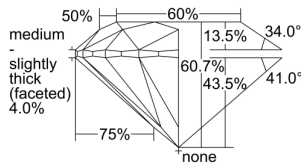

GIA®

FACSIMILE

GIA REPORT 2497970759

Verify this report at GIA.edu

GIA NATURAL DIAMOND DOSSIER®

July 19, 2024
GIA Report Number **2497970759**
Shape and Cutting Style ..... **Round Brilliant**
Measurements ..... **5.11 - 5.14 x 3.11 mm**

GRADING RESULTS

Carat Weight ..... **0.50 carat**
Color Grade ..... **G**
Clarity Grade **VS2**
Cut Grade ..... **Excellent**

ADDITIONAL GRADING INFORMATION

Polish ..... **Excellent**
Symmetry ..... **Excellent**
Fluorescence ..... **None**
Clarity Characteristics..... **Cloud, Crystal**
Inscription(s): **GIA 2497970759**

PROPORTIONS

Profile to actual proportions

GRADING SCALES

GIA COLOR SCALE	GIA CLARITY SCALE	GIA CUT SCALE	
D	FLAWLESS	EXCELLENT	
E	INTERNALLY FLAWLESS		
F		VVS₁	VERY GOOD
G	VVS₂		
H	VS₁	GOOD	
I	VS₂		
J	SI₁	FAIR	
K	SI₂		
L	I₁	POOR	
M	I₂		
N	I₃		
O			
P			
Q			
R			
S			
T			
U			
V			
W			
X			
Y			
Z