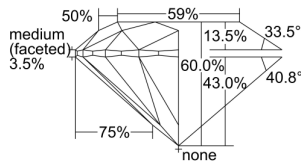

GIA®

FACSIMILE

GIA REPORT 2497974375

Verify this report at GIA.edu

GIA NATURAL DIAMOND DOSSIER®

July 19, 2024
GIA Report Number 2497974375
Shape and Cutting Style ..... Round Brilliant
Measurements ..... 4.32 - 4.35 x 2.60 mm

GRADING RESULTS

Carat Weight ..... 0.30 carat
Color Grade ..... D
Clarity Grade S11
Cut Grade ..... Excellent

ADDITIONAL GRADING INFORMATION

Polish ..... Excellent
Symmetry ..... Excellent
Fluorescence ..... None
Clarity Characteristics ..... Crystal
Inscription(s): GIA 2497974375

PROPORTIONS

Profile to actual proportions

GRADING SCALES

GIA COLOR SCALE	GIA CLARITY SCALE	GIA CUT SCALE	
D	FLAWLESS	EXCELLENT	
E	INTERNALLY FLAWLESS		
F		VVS₁	VERY GOOD
G	VVS₂		
H	VS₁	GOOD	
I	VS₂		
J	S1₁	FAIR	
K	S1₂		
L	I₁	POOR	
M	I₂		
N	I₃		
O			
P			
Q			
R			
S			
T			
U			
V			
W			
X			
Y			
Z