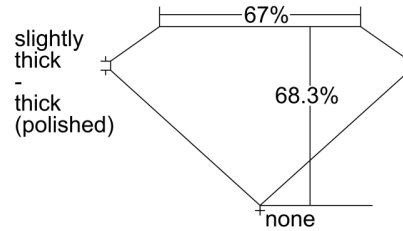

PROPORTIONS

Profile not to actual proportions