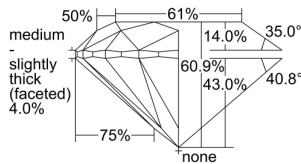

GIA®

FACSIMILE

GIA REPORT 2497975251

Verify this report at GIA.edu

GIA NATURAL DIAMOND DOSSIER®

July 22, 2024
GIA Report Number 2497975251
Shape and Cutting Style ..... Round Brilliant
Measurements ..... 5.09 - 5.12 x 3.11 mm

GRADING RESULTS

Carat Weight ..... 0.51 carat
Color Grade ..... G
Clarity Grade S11
Cut Grade ..... Excellent

ADDITIONAL GRADING INFORMATION

Polish ..... Excellent
Symmetry ..... Excellent
Fluorescence ..... Faint
Clarity Characteristics ..... Crystal, Cloud
Inscription(s): GIA 2497975251

PROPORTIONS

Profile to actual proportions

GRADING SCALES

GIA COLOR SCALE	GIA CLARITY SCALE	GIA CUT SCALE	
D	FLAWLESS	EXCELLENT	
E	INTERNALLY FLAWLESS		
F		VVS₁	VERY GOOD
G	VVS₂		
H	VS₁	GOOD	
I	VS₂		
J	S1₁	FAIR	
K	S1₂		
L	I₁	POOR	
M	I₂		
N	I₃		
O			
P			
Q			
R			
S			
T			
U			
V			
W			
X			
Y			
Z