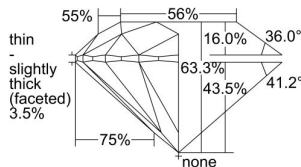

GIA®

FACSIMILE

GIA REPORT 2497977352

Verify this report at GIA.edu

GIA NATURAL DIAMOND DOSSIER®

July 19, 2024
GIA Report Number **2497977352**
Shape and Cutting Style ..... **Round Brilliant**
Measurements ..... **5.63 - 5.67 x 3.58 mm**

GRADING RESULTS

Carat Weight ..... **0.70 carat**
Color Grade ..... **J**
Clarity Grade **VVS2**
Cut Grade ..... **Excellent**

ADDITIONAL GRADING INFORMATION

Polish ..... **Excellent**
Symmetry ..... **Excellent**
Fluorescence ..... **None**
Clarity Characteristics..... **Needle, Pinpoint, Cloud**
Inscription(s): **GIA 2497977352**

PROPORTIONS

Profile to actual proportions