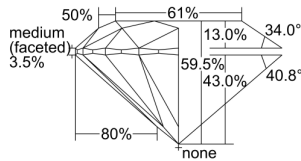

GIA®

FACSIMILE

GIA REPORT 2497977388

Verify this report at GIA.edu

GIA NATURAL DIAMOND DOSSIER®

July 22, 2024
GIA Report Number **2497977388**
Shape and Cutting Style ..... **Round Brilliant**
Measurements ..... **5.52 - 5.55 x 3.30 mm**

GRADING RESULTS

Carat Weight ..... **0.61 carat**
Color Grade ..... **G**
Clarity Grade **S12**
Cut Grade ..... **Excellent**

ADDITIONAL GRADING INFORMATION

Polish ..... **Excellent**
Symmetry ..... **Excellent**
Fluorescence ..... **None**
Clarity Characteristics ..... **Crystal, Cloud**
Inscription(s): **GIA 2497977388**

PROPORTIONS

Profile to actual proportions

GRADING SCALES

GIA COLOR SCALE	GIA CLARITY SCALE	GIA CUT SCALE	
D	FLAWLESS	EXCELLENT	
E	INTERNALLY FLAWLESS		
F		VVS₁	VERY GOOD
G	VVS₂		
H	VS₁	GOOD	
I	VS₂		
J	S1₁	FAIR	
K	S1₂		
L	I₁	POOR	
M	I₂		
N	I₃		
O			
P			
Q			
R			
S			
T			
U			
V			
W			
X			
Y			
Z