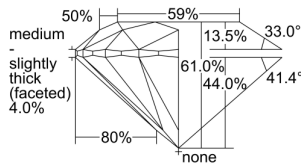

GIA®

FACSIMILE

GIA REPORT 2497979161

Verify this report at GIA.edu

GIA NATURAL DIAMOND DOSSIER®

July 22, 2024
GIA Report Number 2497979161
Shape and Cutting Style ..... Round Brilliant
Measurements ..... 5.11 - 5.14 x 3.13 mm

GRADING RESULTS

Carat Weight ..... 0.50 carat
Color Grade ..... G
Clarity Grade S11
Cut Grade ..... Excellent

ADDITIONAL GRADING INFORMATION

Polish ..... Excellent
Symmetry ..... Excellent
Fluorescence ..... None
Clarity Characteristics ..... Crystal, Cloud, Feather
Inscription(s): GIA 2497979161

PROPORTIONS

Profile to actual proportions

GRADING SCALES

GIA COLOR SCALE	GIA CLARITY SCALE	GIA CUT SCALE	
D	FLAWLESS	EXCELLENT	
E	INTERNALLY FLAWLESS		
F		VVS₁	VERY GOOD
G	VVS₂		
H	VS₁	GOOD	
I	VS₂		
J	S1₁	FAIR	
K	S1₂		
L	I₁	POOR	
M	I₂		
N	I₃		
O			
P			
Q			
R			
S			
T			
U			
V			
W			
X			
Y			
Z