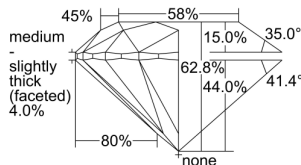

GIA®

FACSIMILE

GIA REPORT 2497979183

Verify this report at GIA.edu

GIA NATURAL DIAMOND DOSSIER®

July 22, 2024
GIA Report Number **2497979183**
Shape and Cutting Style ..... **Round Brilliant**
Measurements ..... **5.10 - 5.13 x 3.21 mm**

GRADING RESULTS

Carat Weight ..... **0.52 carat**
Color Grade ..... **D**
Clarity Grade **S11**
Cut Grade ..... **Excellent**

ADDITIONAL GRADING INFORMATION

Polish ..... **Excellent**
Symmetry ..... **Excellent**
Fluorescence ..... **None**
Clarity Characteristics ..... **Cloud, Crystal**
Inscription(s): **GIA 2497979183**

PROPORTIONS

Profile to actual proportions