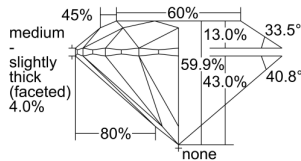

GIA®

FACSIMILE

GIA REPORT 2497979938

Verify this report at GIA.edu

GIA NATURAL DIAMOND DOSSIER®

July 22, 2024
GIA Report Number 2497979938
Shape and Cutting Style ..... Round Brilliant
Measurements ..... 4.01 - 4.03 x 2.41 mm

GRADING RESULTS

Carat Weight ..... 0.24 carat
Color Grade ..... E
Clarity Grade VS1
Cut Grade ..... Excellent

ADDITIONAL GRADING INFORMATION

Polish ..... Excellent
Symmetry ..... Excellent
Fluorescence ..... None
Clarity Characteristics ..... Cloud
Inscription(s): GIA 2497979938

PROPORTIONS

Profile to actual proportions

GRADING SCALES

GIA COLOR SCALE	GIA CLARITY SCALE	GIA CUT SCALE	
D	FLAWLESS	EXCELLENT	
E	INTERNALLY FLAWLESS		
F		VVS₁	VERY GOOD
G	VVS₂		
H	VS₁	GOOD	
I	VS₂		
J	SI₁	FAIR	
K	SI₂		
L	I₁	POOR	
M			
N			
O	I₂		
P			
Q			
R	I₃		
S			
T			
U			
V			
W			
X			
Y			
Z