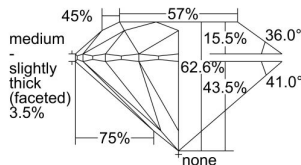

GIA®

FACSIMILE

GIA REPORT 2497980508

Verify this report at GIA.edu

GIA NATURAL DIAMOND DOSSIER®

July 26, 2024
GIA Report Number **2497980508**
Shape and Cutting Style ..... **Round Brilliant**
Measurements ..... **4.57 - 4.60 x 2.87 mm**

GRADING RESULTS

Carat Weight ..... **0.37 carat**
Color Grade ..... **D**
Clarity Grade **VS1**
Cut Grade ..... **Excellent**

ADDITIONAL GRADING INFORMATION

Polish ..... **Excellent**
Symmetry ..... **Excellent**
Fluorescence ..... **Medium Blue**
Clarity Characteristics ..... **Crystal**
Inscription(s): **GIA 2497980508**

PROPORTIONS

Profile to actual proportions

GRADING SCALES

GIA COLOR SCALE	GIA CLARITY SCALE	GIA CUT SCALE
D	FLAWLESS	EXCELLENT
E	INTERNALLY FLAWLESS	
F	VVS₁	VERY GOOD
G		
H	VS₁	GOOD
I		
J	SI₁	FAIR
K		
L	I₁	POOR
M		
N	I₂	
O		
P	I₃	
Q		
R		
S		
T		
U		
V		
W		
X		
Y		
Z