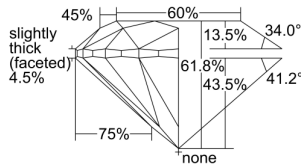

GIA®

FACSIMILE

GIA REPORT 2497980907

Verify this report at GIA.edu

GIA NATURAL DIAMOND DOSSIER®

July 26, 2024
GIA Report Number **2497980907**
Shape and Cutting Style ..... **Round Brilliant**
Measurements ..... **4.25 - 4.30 x 2.64 mm**

GRADING RESULTS

Carat Weight ..... **0.30 carat**
Color Grade ..... **F**
Clarity Grade **VS1**
Cut Grade ..... **Excellent**

ADDITIONAL GRADING INFORMATION

Polish ..... **Excellent**
Symmetry ..... **Very Good**
Fluorescence ..... **Medium Blue**
Clarity Characteristics..... **Cloud, Needle, Pinpoint**
Inscription(s): **GIA 2497980907**

PROPORTIONS

Profile to actual proportions