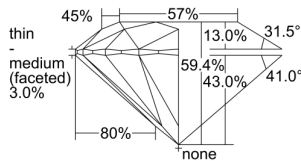

GIA®

FACSIMILE

GIA REPORT 2497981851

Verify this report at GIA.edu

GIA NATURAL DIAMOND DOSSIER®

July 24, 2024
GIA Report Number 2497981851
Shape and Cutting Style ..... Round Brilliant
Measurements ..... 4.84 - 4.86 x 2.88 mm

GRADING RESULTS

Carat Weight ..... 0.40 carat
Color Grade ..... D
Clarity Grade VS2
Cut Grade ..... Excellent

ADDITIONAL GRADING INFORMATION

Polish ..... Excellent
Symmetry ..... Excellent
Fluorescence ..... None
Clarity Characteristics ..... Cloud, Crystal
Inscription(s): GIA 2497981851

PROPORTIONS

Profile to actual proportions