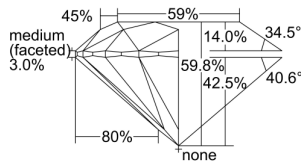

GIA®

FACSIMILE

GIA REPORT 2497982298

Verify this report at GIA.edu

GIA NATURAL DIAMOND DOSSIER®

July 24, 2024
GIA Report Number **2497982298**
Shape and Cutting Style ..... **Round Brilliant**
Measurements ..... **4.58 - 4.60 x 2.75 mm**

GRADING RESULTS

Carat Weight ..... **0.35 carat**
Color Grade ..... **F**
Clarity Grade **VS1**
Cut Grade ..... **Excellent**

ADDITIONAL GRADING INFORMATION

Polish ..... **Excellent**
Symmetry ..... **Excellent**
Fluorescence ..... **Medium Blue**
Clarity Characteristics..... **Crystal, Cloud, Pinpoint**
Inscription(s): **GIA 2497982298**

PROPORTIONS

Profile to actual proportions

GRADING SCALES

GIA COLOR SCALE	GIA CLARITY SCALE	GIA CUT SCALE	
D	FLAWLESS	EXCELLENT	
E	INTERNALLY FLAWLESS		
F		VVS₁	VERY GOOD
G	VVS₂		
H	VS₁	GOOD	
I	VS₂		
J	SI₁	FAIR	
K	SI₂		
L	I₁	POOR	
M	I₂		
N	I₃		
O			
P			
Q			
R			
S			
T			
U			
V			
W			
X			
Y			
Z