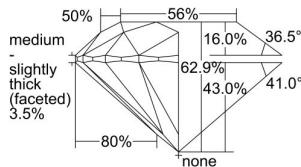

GIA®

FACSIMILE

GIA REPORT 2497982438

Verify this report at GIA.edu

GIA NATURAL DIAMOND DOSSIER®

July 25, 2024
GIA Report Number **2497982438**
Shape and Cutting Style ..... **Round Brilliant**
Measurements ..... **4.88 - 4.91 x 3.08 mm**

GRADING RESULTS

Carat Weight ..... **0.45 carat**
Color Grade ..... **H**
Clarity Grade **S11**
Cut Grade ..... **Excellent**

ADDITIONAL GRADING INFORMATION

Polish ..... **Excellent**
Symmetry ..... **Excellent**
Fluorescence ..... **None**
Clarity Characteristics..... **Cloud, Feather**
Inscription(s): **GIA 2497982438**

PROPORTIONS

Profile to actual proportions