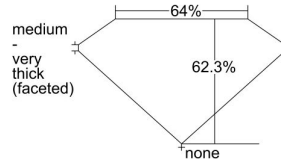

GIA®

FACSIMILE

GIA REPORT 2497983044

Verify this report at GIA.edu

GIA NATURAL DIAMOND DOSSIER®

July 24, 2024
GIA Report Number 2497983044
Shape and Cutting Style ..... Marquise Brilliant
Measurements ..... 8.26 x 3.91 x 2.43 mm

GRADING RESULTS

Carat Weight ..... 0.45 carat
Color Grade ..... E
Clarity Grade VVS1

ADDITIONAL GRADING INFORMATION

Polish ..... Excellent
Symmetry ..... Good
Fluorescence ..... Faint
Clarity Characteristics..... Pinpoint, Cavity, Surface Graining
Inscription(s): GIA 2497983044

PROPORTIONS

Profile not to actual proportions

GRADING SCALES

GIA COLOR SCALE		GIA CLARITY SCALE			
COLORLESS	D	VERY VERY SLIGHTLY INCLUDED	FLAWLESS		
	E		INTERNALLY FLAWLESS		
	F	VERY SLIGHTLY INCLUDED	VVS₁		
	G		VVS₂		
	H		VS₁		
	NEAR COLORLESS	I	SLIGHTLY INCLUDED	VS₂	
		J		SI₁	
		FAINT	K	INCLUDED	SI₂
			L		I₁
			M		I₂
VERT LIGHT	N	LIGHT	I₃		
	O				
	P				
	Q				
	R