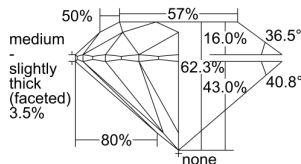

GIA®

FACSIMILE

GIA REPORT 2497983533

Verify this report at GIA.edu

GIA NATURAL DIAMOND DOSSIER®

July 22, 2024
GIA Report Number **2497983533**
Shape and Cutting Style ..... **Round Brilliant**
Measurements ..... **5.68 - 5.69 x 3.54 mm**

GRADING RESULTS

Carat Weight ..... **0.70 carat**
Color Grade ..... **L**
Clarity Grade **VVS1**
Cut Grade ..... **Excellent**

ADDITIONAL GRADING INFORMATION

Polish ..... **Excellent**
Symmetry ..... **Excellent**
Fluorescence ..... **None**
Clarity Characteristics ..... **Pinpoint**
Inscription(s): **GIA 2497983533**

PROPORTIONS

Profile to actual proportions

GRADING SCALES

GIA COLOR SCALE	GIA CLARITY SCALE	GIA CUT SCALE	
D	FLAWLESS	EXCELLENT	
E	INTERNALLY FLAWLESS		
F		VVS₁	VERY GOOD
G	VVS₂		
H	VS₁	GOOD	
I	VS₂		
J	SI₁	FAIR	
K	SI₂		
L	I₁	POOR	
M	I₂		
N	I₃		
O			
P			
Q			
R			
S			
T			
U			
V			
W			
X			
Y			
Z