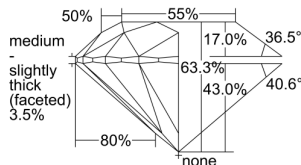

GIA®

FACSIMILE

GIA REPORT 2497984123

Verify this report at gia.edu

GIA NATURAL DIAMOND DOSSIER®

July 24, 2024
GIA Report Number 2497984123
Shape and Cutting Style ..... Round Brilliant
Measurements ..... 5.61 - 5.66 x 3.57 mm

GRADING RESULTS

Carat Weight ..... 0.70 carat
Color Grade ..... F
Clarity Grade VS1
Cut Grade ..... Excellent

ADDITIONAL GRADING INFORMATION

Polish ..... Excellent
Symmetry ..... Very Good
Fluorescence ..... None
Clarity Characteristics..... Cloud, Crystal, Feather, Pinpoint
Inscription(s): GIA 2497984123

PROPORTIONS

Profile to actual proportions

GRADING SCALES

GIA COLOR SCALE	GIA CLARITY SCALE	GIA CUT SCALE	
D	FLAWLESS	EXCELLENT	
E	INTERNALLY FLAWLESS		
F		VVS₁	VERY GOOD
G	VVS₂		
H	VS₁	GOOD	
I	VS₂		
J	SI₁	FAIR	
K	SI₂		
L	I₁	POOR	
M			
N			
O	I₂		
P			
Q			
R	I₃		
S			
T			
U			
V			
W			
X			
Y			
Z