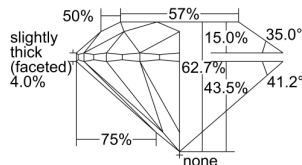

GIA®

FACSIMILE

GIA REPORT 2497984210

Verify this report at GIA.edu

GIA NATURAL DIAMOND DOSSIER®

July 22, 2024
GIA Report Number **2497984210**
Shape and Cutting Style ..... **Round Brilliant**
Measurements ..... **5.65 - 5.68 x 3.55 mm**

GRADING RESULTS

Carat Weight ..... **0.71 carat**
Color Grade ..... **I**
Clarity Grade **VS2**
Cut Grade ..... **Excellent**

ADDITIONAL GRADING INFORMATION

Polish ..... **Excellent**
Symmetry ..... **Excellent**
Fluorescence ..... **None**
Clarity Characteristics ..... **Cloud, Crystal**
Inscription(s): **GIA 2497984210**

PROPORTIONS

Profile to actual proportions