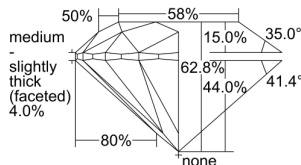

GIA®

FACSIMILE

GIA REPORT 2497986839

Verify this report at GIA.edu

GIA NATURAL DIAMOND DOSSIER®

July 23, 2024
GIA Report Number **2497986839**
Shape and Cutting Style ..... **Round Brilliant**
Measurements ..... **4.94 - 4.96 x 3.11 mm**

GRADING RESULTS

Carat Weight ..... **0.47 carat**
Color Grade ..... **K**
Clarity Grade **S11**
Cut Grade ..... **Excellent**

ADDITIONAL GRADING INFORMATION

Polish ..... **Excellent**
Symmetry ..... **Excellent**
Fluorescence ..... **None**
Clarity Characteristics..... **Cloud**
Inscription(s): **GIA 2497986839**

PROPORTIONS

Profile to actual proportions

GRADING SCALES

GIA COLOR SCALE	GIA CLARITY SCALE	GIA CUT SCALE	
D	FLAWLESS	EXCELLENT	
E	INTERNALLY FLAWLESS		
F		VVS₁	VERY GOOD
G	VVS₂		
H	VS₁	GOOD	
I	VS₂		
J	S1₁	FAIR	
K	S1₂		
L	I₁	POOR	
M	I₂		
N	I₃		
O			
P			
Q			
R			
S			
T			
U			
V			
W			
X			
Y			
Z