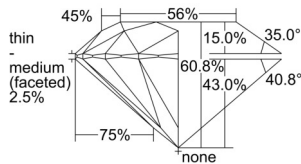

GIA®

FACSIMILE

GIA REPORT 2497987162

Verify this report at GIA.edu

GIA NATURAL DIAMOND DOSSIER®

August 01, 2024
GIA Report Number 2497987162
Shape and Cutting Style ..... Round Brilliant
Measurements ..... 4.85 - 4.89 x 2.96 mm

GRADING RESULTS

Carat Weight ..... 0.42 carat
Color Grade ..... G
Clarity Grade VVS1
Cut Grade ..... Excellent

ADDITIONAL GRADING INFORMATION

Polish ..... Excellent
Symmetry ..... Excellent
Fluorescence ..... None
Clarity Characteristics ..... Pinpoint
Inscription(s): GIA 2497987162

PROPORTIONS

Profile to actual proportions

GRADING SCALES

GIA
COLOR
SCALE

COLORESS	D
	E
	F
	G
	H
	I
	J
NEAR COLORESS	K
	L
FAINT	M
	N
	O
	P
VERY LIGHT	Q
	R
	S
	T
	U
	V
LIGHT	W
	X
	Y
	Z

GIA
CLARITY
SCALE

VERY VERY SLIGHTLY INCLUDED	FLAWLESS
	INTERNALLY FLAWLESS
VERY SLIGHTLY INCLUDED	VVS₁
	VVS₂
SLIGHTLY INCLUDED	VS₁
	VS₂
INCLUDED	SI₁
	SI₂
	I₁
	I₂
	I₃

GIA
CUT
SCALE

EXCELLENT	
VERY GOOD	
GOOD	
FAIR	
POOR