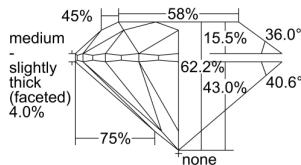

GIA®

FACSIMILE

GIA REPORT 2497987638

Verify this report at GIA.edu

GIA NATURAL DIAMOND DOSSIER®

July 22, 2024
GIA Report Number **2497987638**
Shape and Cutting Style ..... **Round Brilliant**
Measurements ..... **4.38 - 4.41 x 2.74 mm**

GRADING RESULTS

Carat Weight ..... **0.33 carat**
Color Grade ..... **I**
Clarity Grade **VVS2**
Cut Grade ..... **Excellent**

ADDITIONAL GRADING INFORMATION

Polish ..... **Excellent**
Symmetry ..... **Excellent**
Fluorescence ..... **None**
Clarity Characteristics..... **Pinpoint, Cloud**
Inscription(s): **GIA 2497987638**

PROPORTIONS

Profile to actual proportions

GRADING SCALES

GIA COLOR SCALE	GIA CLARITY SCALE	GIA CUT SCALE	
D	FLAWLESS	EXCELLENT	
E	INTERNALLY FLAWLESS		
F		VVS₁	VERY GOOD
G	VVS₂		
H	VS₁	GOOD	
I	VS₂		
J	SI₁	FAIR	
K	SI₂		
L	I₁	POOR	
M	I₂		
N	I₃		
O			
P			
Q			
R			
S			
T			
U			
V			
W			
X			
Y			
Z