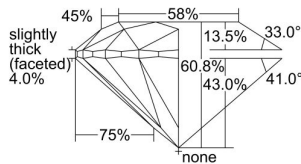

GIA®

FACSIMILE

GIA REPORT 2497992793

Verify this report at GIA.edu

GIA NATURAL DIAMOND DOSSIER®

July 23, 2024
GIA Report Number 2497992793
Shape and Cutting Style ..... Round Brilliant
Measurements ..... 3.83 - 3.86 x 2.34 mm

GRADING RESULTS

Carat Weight ..... 0.21 carat
Color Grade ..... G
Clarity Grade VS1
Cut Grade ..... Excellent

ADDITIONAL GRADING INFORMATION

Polish ..... Excellent
Symmetry ..... Excellent
Fluorescence ..... None
Clarity Characteristics ..... Cloud, Crystal, Needle
Inscription(s): GIA 2497992793

PROPORTIONS

GRADING SCALES

GIA COLOR SCALE	GIA CLARITY SCALE	GIA CUT SCALE	
D	FLAWLESS	EXCELLENT	
E	INTERNALLY FLAWLESS		
F		VVS₁	VERY GOOD
G	VVS₂		
H	VS₁	GOOD	
I	VS₂		
J	SI₁	FAIR	
K	SI₂		
L	I₁	POOR	
M	I₂		
N	I₃		
O			
P			
Q			
R			
S			
T			
U			
V			
W			
X			
Y			
Z