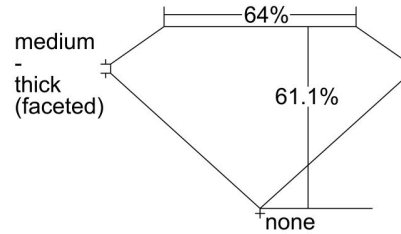

GIA NATURAL DIAMOND GRADING REPORT

July 23, 2024  
 GIA Report Number ..... 2497994282  
 Shape and Cutting Style ..... Pear Brilliant  
 Measurements ..... 8.96 x 5.56 x 3.40 mm

GRADING RESULTS

Carat Weight ..... 1.00 carat  
 Color Grade ..... F  
 Clarity Grade ..... VS1

Profile not to actual proportions

CLARITY CHARACTERISTICS

KEY TO SYMBOLS\*

- Crystal
- ⊗ Cloud
- Pinpoint

\* Red symbols denote internal characteristics (inclusions). Green or black symbols denote external characteristics (blemishes). Diagram is an approximate representation of the diamond, and symbols shown indicate type, position, and approximate size of clarity characteristics. All clarity characteristics may not be shown. Details of finish are not shown.