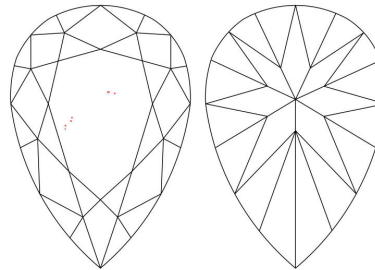

GIA NATURAL DIAMOND GRADING REPORT

July 23, 2024  
 GIA Report Number ..... 2497994282  
 Shape and Cutting Style ..... Pear Brilliant  
 Measurements ..... 8.96 x 5.56 x 3.40 mm

GRADING RESULTS

Carat Weight ..... 1.00 carat  
 Color Grade ..... F  
 Clarity Grade ..... VS1

ADDITIONAL GRADING INFORMATION

Polish ..... Excellent  
 Symmetry ..... Excellent  
 Fluorescence ..... None  
 Inscription(s): GIA 2497994282  
**Comments:** Additional pinpoints are not shown.

PROPORTIONS

Profile not to actual proportions

CLARITY CHARACTERISTICS

KEY TO SYMBOLS\*

- Crystal
- ⊗ Cloud
- Pinpoint

\* Red symbols denote internal characteristics (inclusions). Green or black symbols denote external characteristics (blemishes). Diagram is an approximate representation of the diamond, and symbols shown indicate type, position, and approximate size of clarity characteristics. All clarity characteristics may not be shown. Details of finish are not shown.