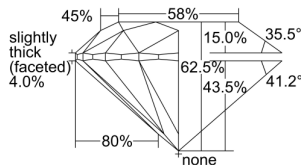

GIA®

FACSIMILE

GIA REPORT 2497995976

Verify this report at GIA.edu

GIA NATURAL DIAMOND DOSSIER®

July 24, 2024
GIA Report Number 2497995976
Shape and Cutting Style ..... Round Brilliant
Measurements ..... 4.54 - 4.57 x 2.85 mm

GRADING RESULTS

Carat Weight ..... 0.36 carat
Color Grade ..... G
Clarity Grade VS1
Cut Grade ..... Excellent

ADDITIONAL GRADING INFORMATION

Polish ..... Excellent
Symmetry ..... Excellent
Fluorescence ..... None
Clarity Characteristics ..... Cloud
Inscription(s): GIA 2497995976

PROPORTIONS

Profile to actual proportions

GRADING SCALES

GIA COLOR SCALE	GIA CLARITY SCALE	GIA CUT SCALE	
D	FLAWLESS	EXCELLENT	
E	INTERNALLY FLAWLESS		
F		VVS₁	VERY GOOD
G	VVS₂		
H	VS₁	GOOD	
I	VS₂		
J	SI₁	FAIR	
K	SI₂		
L	I₁	POOR	
M	I₂		
N	I₃		
O			
P			
Q			
R			
S			
T			
U			
V			
W			
X			
Y			
Z