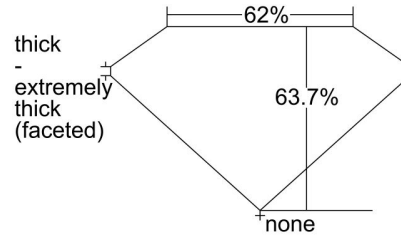

GIA NATURAL DIAMOND GRADING REPORT

April 11, 2024
GIA Report Number 2498019356
Shape and Cutting Style Oval Brilliant
Measurements 7.66 x 5.50 x 3.50 mm

GRADING RESULTS

Carat Weight 1.00 carat
Color Grade E
Clarity Grade SI2

ADDITIONAL GRADING INFORMATION

Polish Very Good
Symmetry Very Good
Fluorescence None
Inscription(s): GIA 2498019356
Comments: Pinpoints are not shown.

PROPORTIONS

Profile not to actual proportions

CLARITY CHARACTERISTICS

KEY TO SYMBOLS*

- Crystal
- ◌ Cloud
- ◌ Cavity
- ∖ Needle
- ◌ Indented Natural

* Red symbols denote internal characteristics (inclusions). Green or black symbols denote external characteristics (blemishes). Diagram is an approximate representation of the diamond, and symbols shown indicate type, position, and approximate size of clarity characteristics. All clarity characteristics may not be shown. Details of finish are not shown.