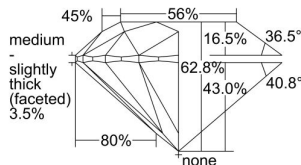

GIA®

FACSIMILE

GIA REPORT 2498045234

Verify this report at gia.edu

GIA NATURAL DIAMOND DOSSIER®

April 11, 2024
GIA Report Number **2498045234**
Shape and Cutting Style ..... **Round Brilliant**
Measurements ..... **4.31 - 4.35 x 2.72 mm**

GRADING RESULTS

Carat Weight ..... **0.31 carat**
Color Grade ..... **G**
Clarity Grade **S11**
Cut Grade ..... **Excellent**

ADDITIONAL GRADING INFORMATION

Polish ..... **Excellent**
Symmetry ..... **Excellent**
Fluorescence ..... **None**
Clarity Characteristics..... **Cloud**
Inscription(s): GIA 2498045234

PROPORTIONS

Profile to actual proportions